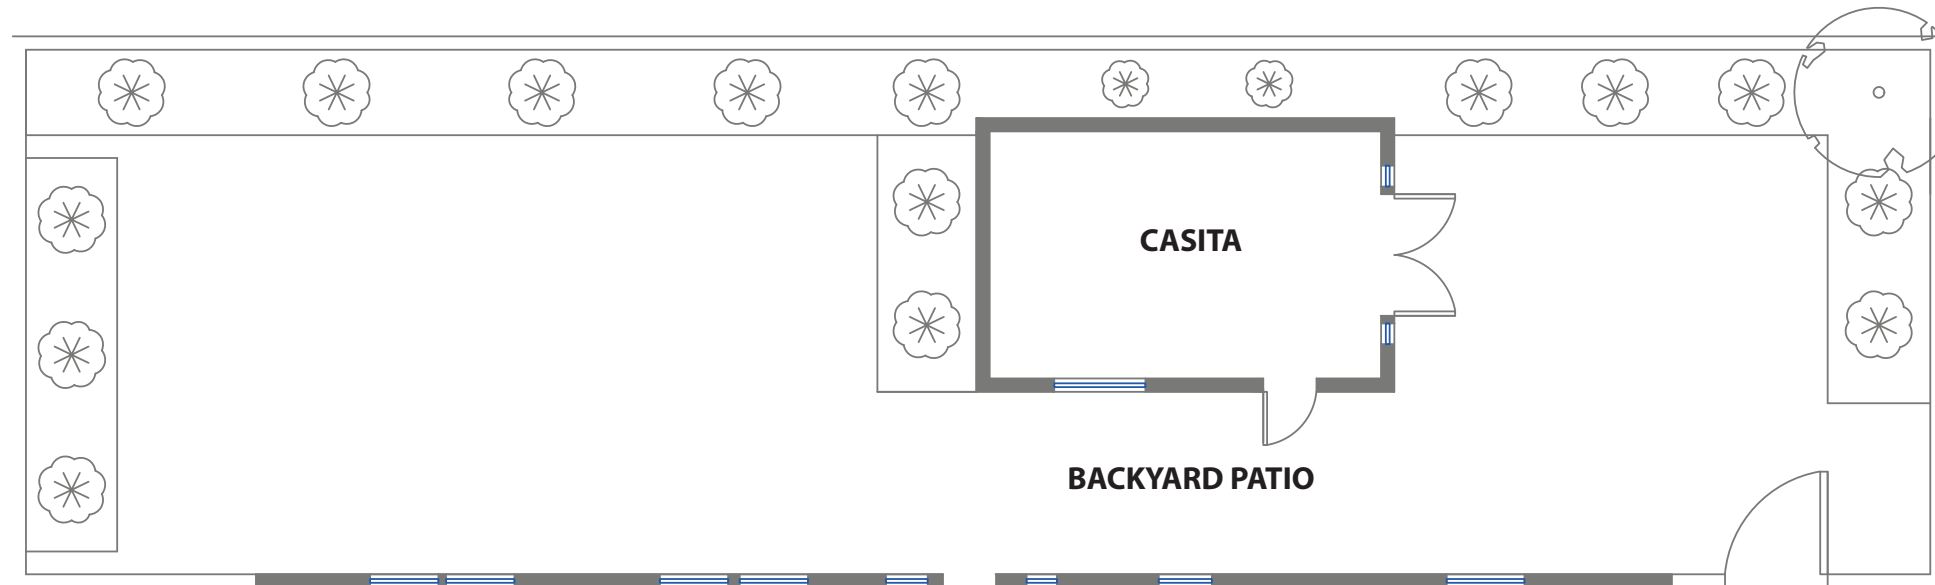

1385 PORTOLA DRIVE

SAN FRANCISCO, CALIFORNIA

UPPER LEVEL

MAIN LEVEL

LOWER LEVEL